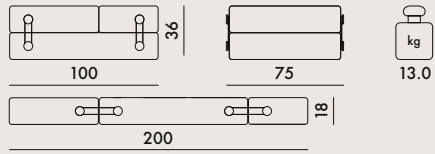

TRIX 2006

Design Piero Lissoni

MATERIAL

Fabric-covered expanded polyurethane

6025

Technical fabric

02
Orange

03
White

09
Slate